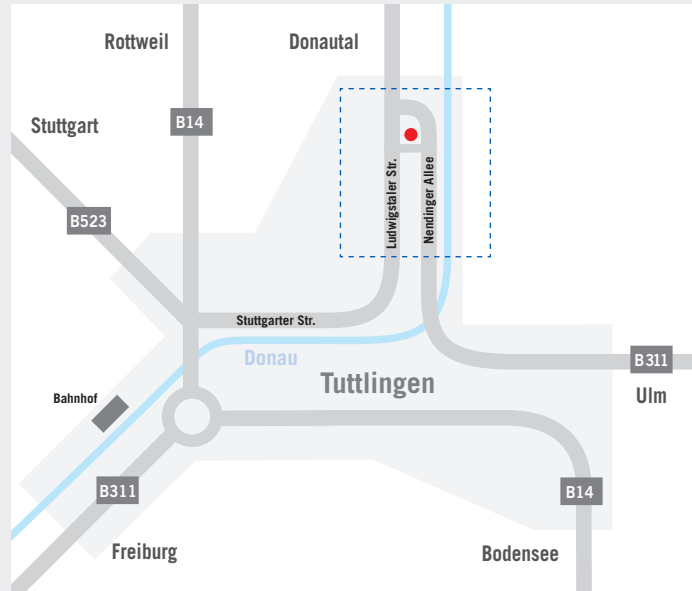

## How to find us

### Coming from Stuttgart:

- Highway A81 from Stuttgart to Singen
- Exit 36 "Tutlingen", turn right into the B523 to Tuttlingen
- At the first traffic light cross the crossroads and follow Stuttgarter Straße 2 km towards Donautal
- Follow Stuttgarter Straße onto Ludwigstaler Straße until you arrive the first traffic circle
- Leave the traffic circle at the first exit onto Carl-Zeiss-Straße

### Coming from Zurich:

- From Zurich towards Schaffhausen/Singen, after the border crossing (Thayngen) go onto the A81 in direction Stuttgart
- Junction 38-Geisingen onto B311 to Tuttlingen until you arrive the traffic circle
- Leave the traffic circle at the third exit to Rottweil/ Spaichingen
- Turn right onto Stuttgarter Straße at the next crossroad
- Follow Stuttgarter Straße 2 km to Donautal
- Follow Stuttgarter Straße onto Ludwigstaler Straße until you arrive the first traffic circle
- Leave the traffic circle at the first exit onto Carl-Zeiss-Straße

### Address for navigation

Ludwigstaler Straße 132  
78532 Tuttlingen