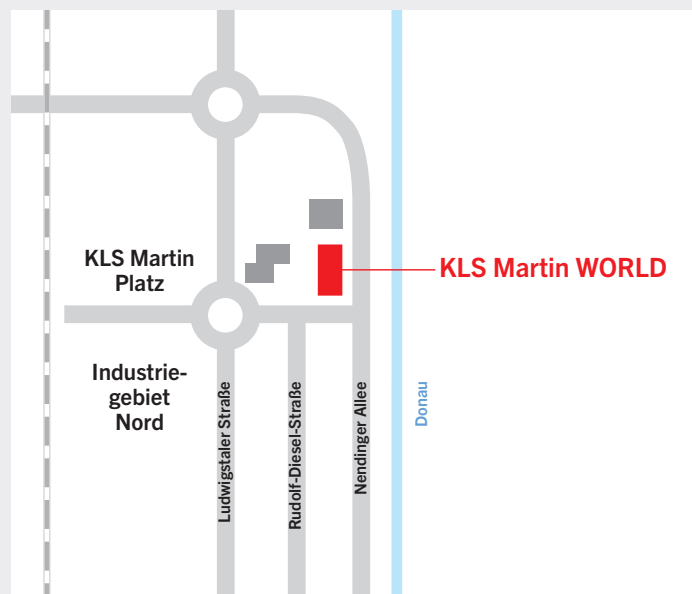

## How to find us

### Coming from Stuttgart:

- Highway A81 from Stuttgart to Singen
- Exit 36 "Tutlingen", turn right into the B523 to Tuttlingen
- At the first traffic light cross the crossroads and follow Stuttgarter Straße 2 km towards Donautal
- Follow Stuttgarter Straße onto Ludwigstaler Straße until you arrive the first traffic circle
- Leave the traffic circle at the first exit onto Carl-Zeiss-Straße

### Coming from Zurich:

- From Zurich towards Schaffhausen/Singen, after the border crossing (Thayngen) go onto the A81 in direction Stuttgart
- Junction 38-Geisingen onto B311 to Tuttlingen until you arrive the traffic circle
- Leave the traffic circle at the third exit to Rottweil/ Spaichingen
- Turn right onto Stuttgarter Straße at the next crossroad
- Follow Stuttgarter Straße 2 km to Donautal
- Follow Stuttgarter Straße onto Ludwigstaler Straße until you arrive the first traffic circle
- Leave the traffic circle at the first exit onto Carl-Zeiss-Straße

### Address for navigation

Ludwigstaler Straße 132  
78532 Tuttlingen